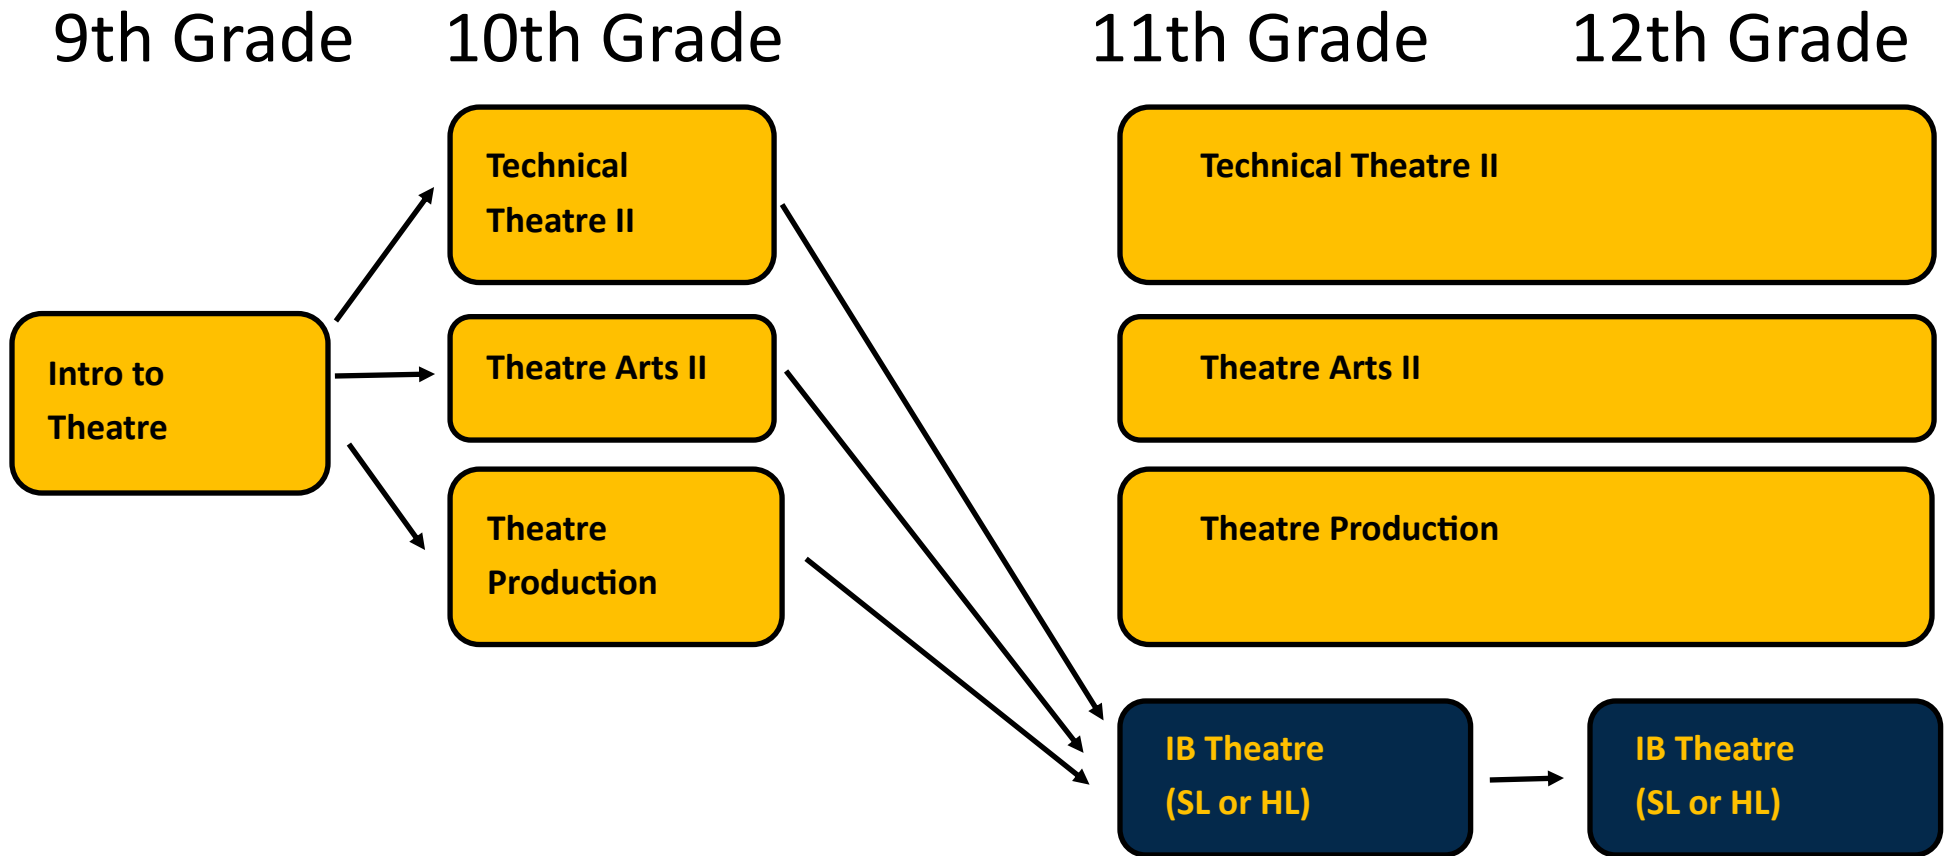

Northfield Course Mapping

Reading this document

-  Regular Northfield Graduation Track
-  IB Diploma/IB Course Track
-  Additional course options (such as AP, concurrent enrollment)
-  Long rectangle: One-year course available for multiple grade levels
-  Arrows indicate prerequisites or a pathway. If there are no arrows from one grade level to another, students can choose any course
-  Semester-long course

11th Grade

12th Grade

 Regular Northfield graduation track

 IB Diploma/Course Track

 Additional course options

Northfield Course Mapping: Theatre

Northfield Course Mapping: World Languages

9th Grade