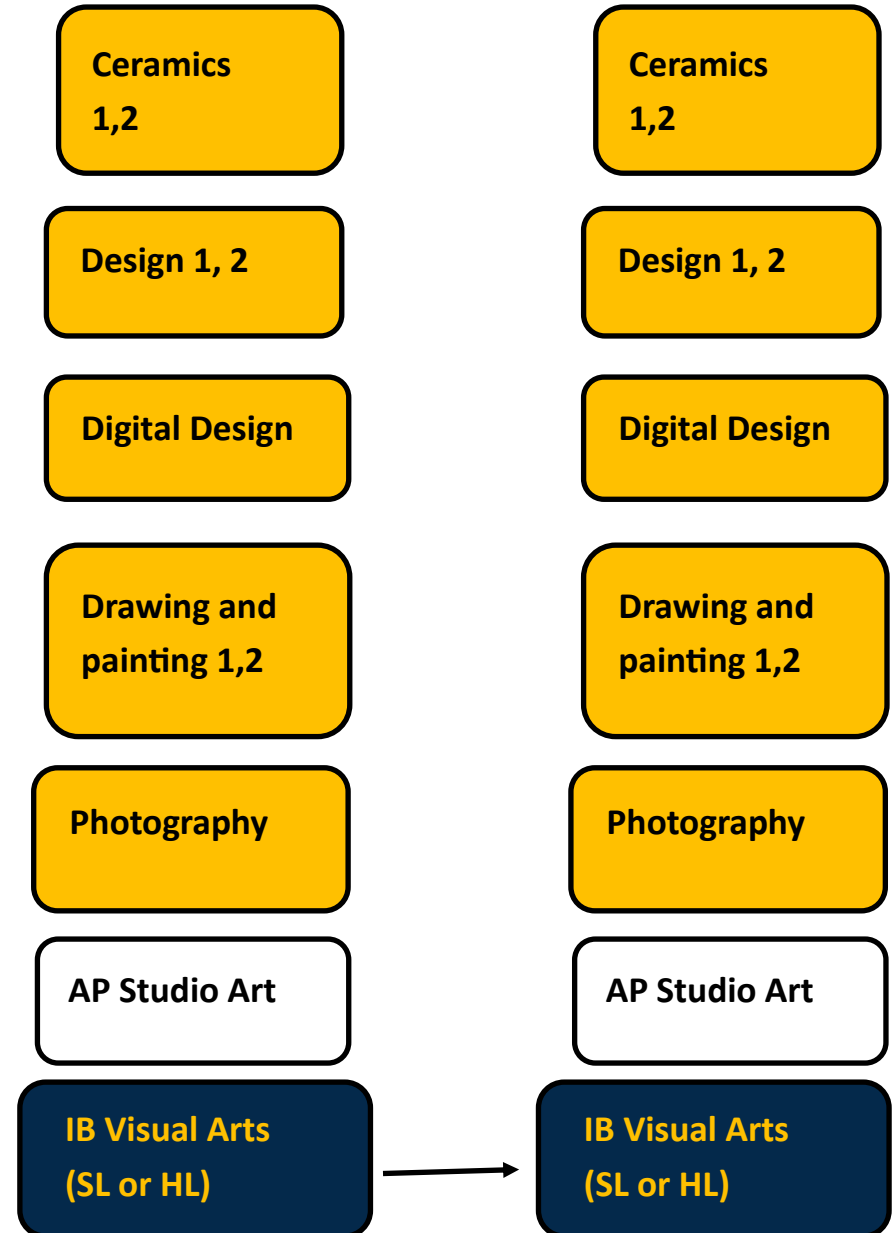

Northfield Course Mapping: Visual Art

9th Grade

10th Grade

11th Grade

12th Grade

 Regular Northfield graduation track
 IB Diploma/Course Track
 Additional course options