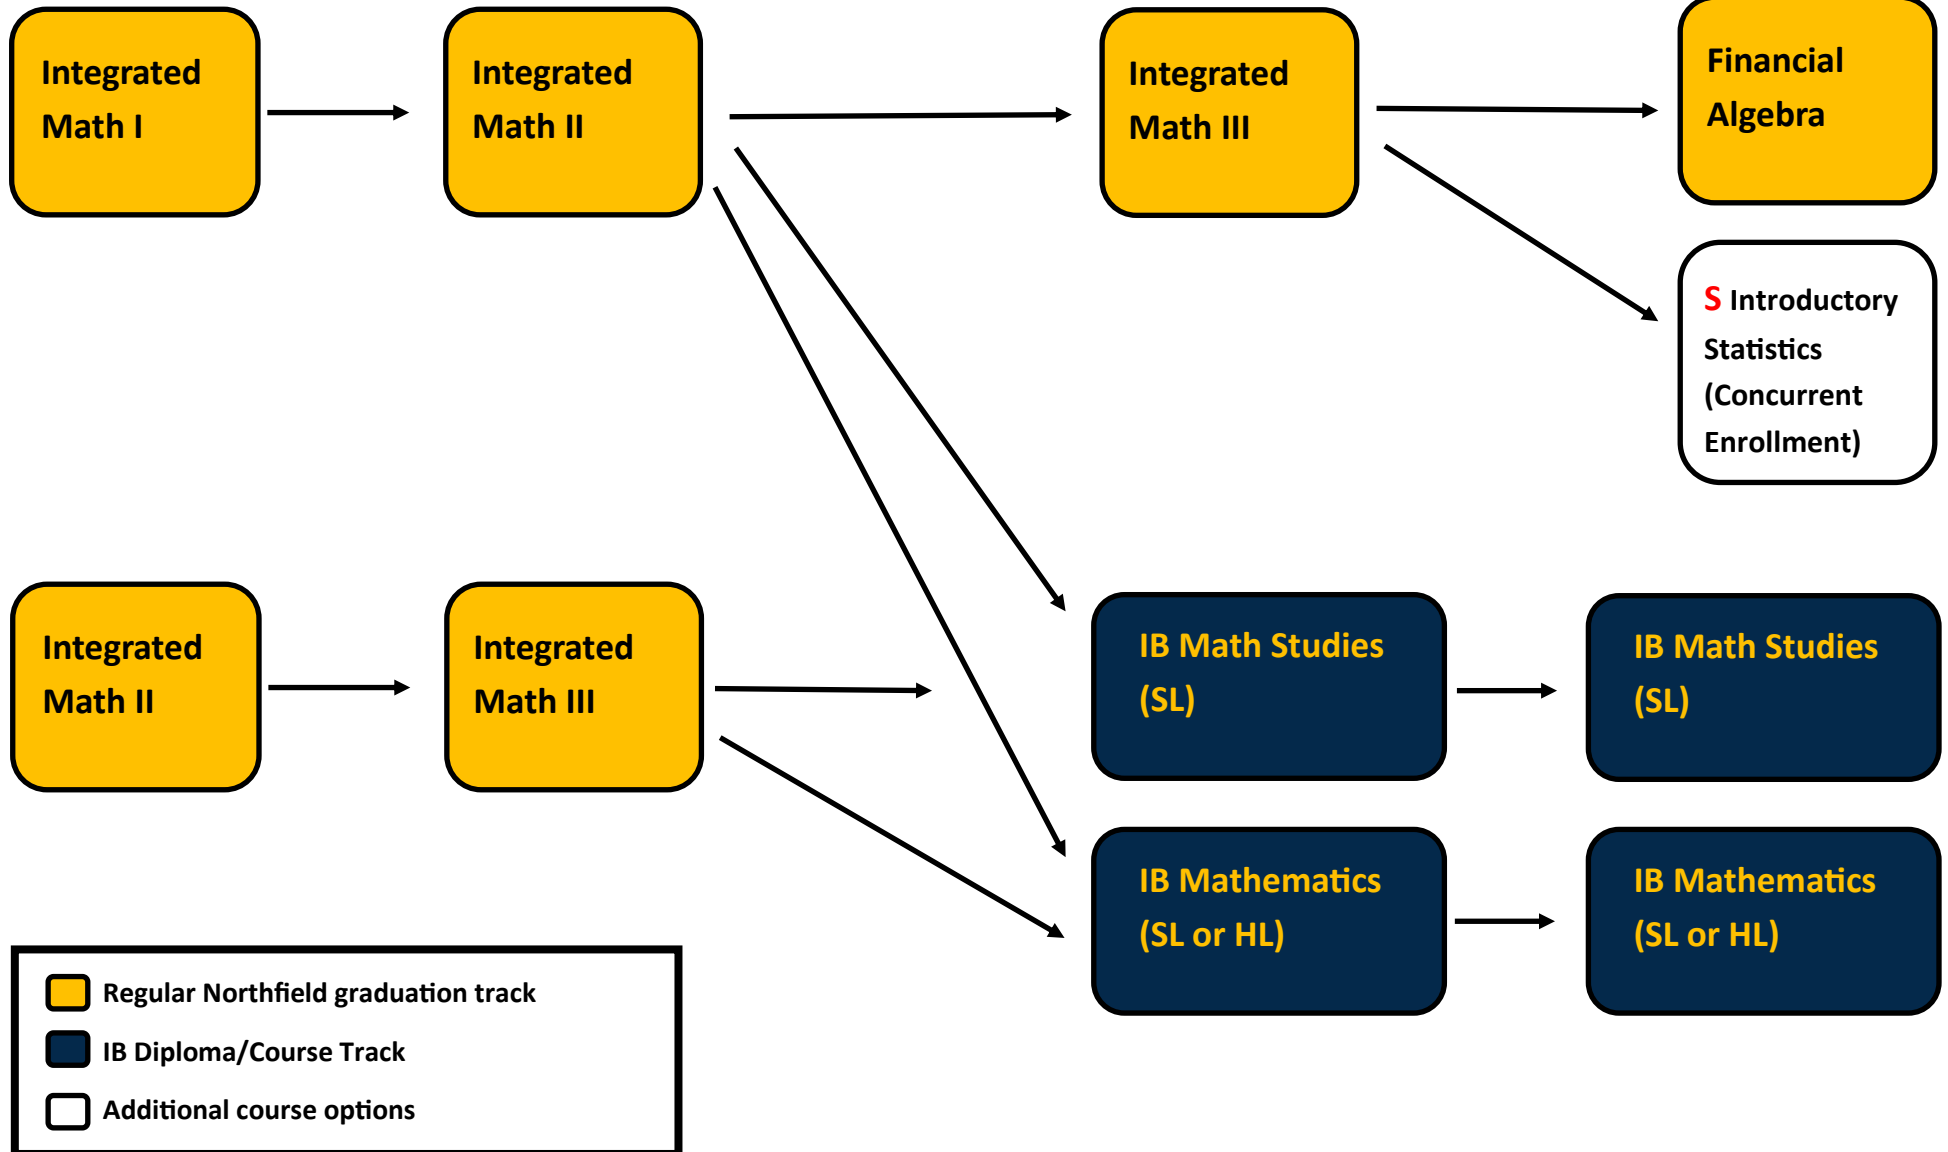

Northfield Course Mapping: Mathematics

9th Grade

10th Grade

11th Grade

12th Grade