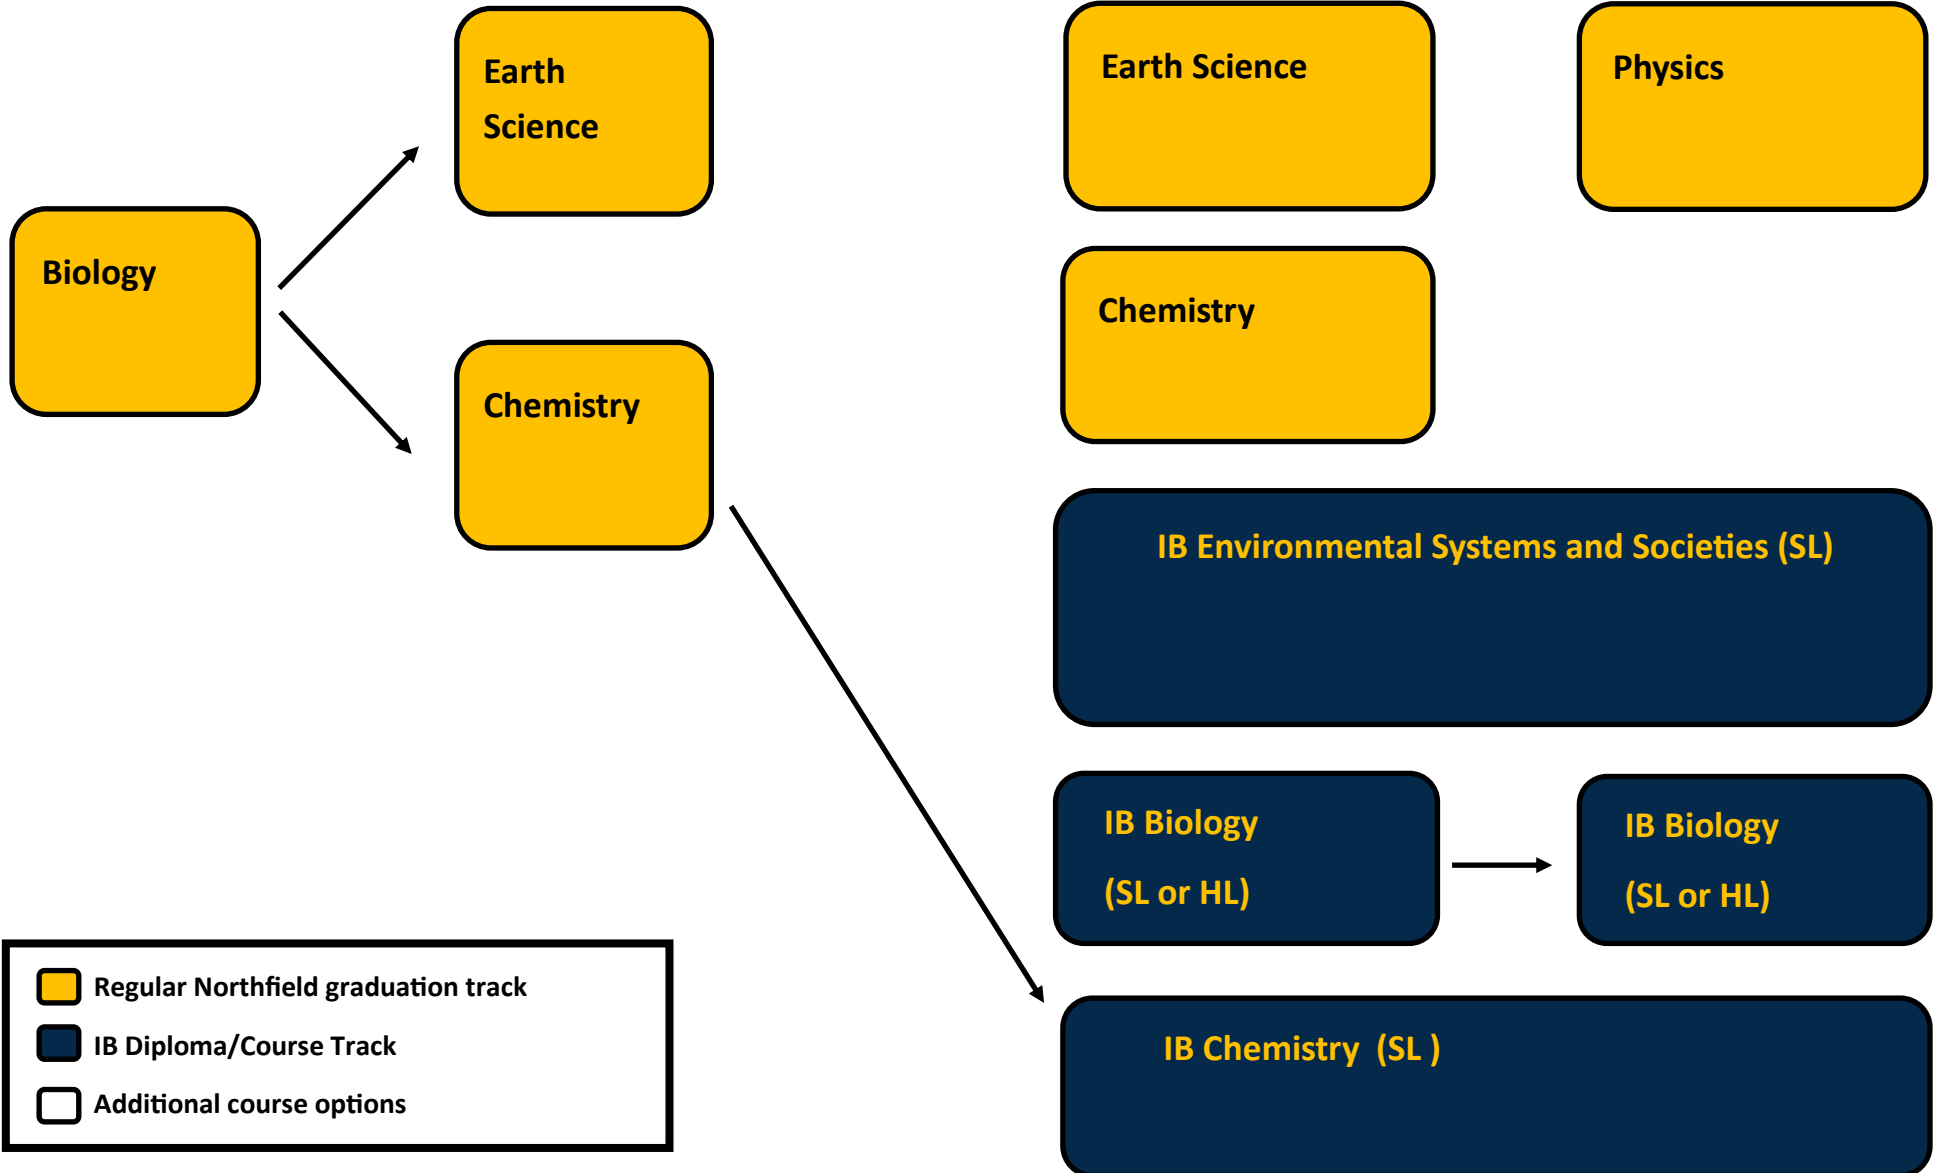

Northfield Course Mapping: Science

9th Grade

10th Grade

11th Grade

12th Grade