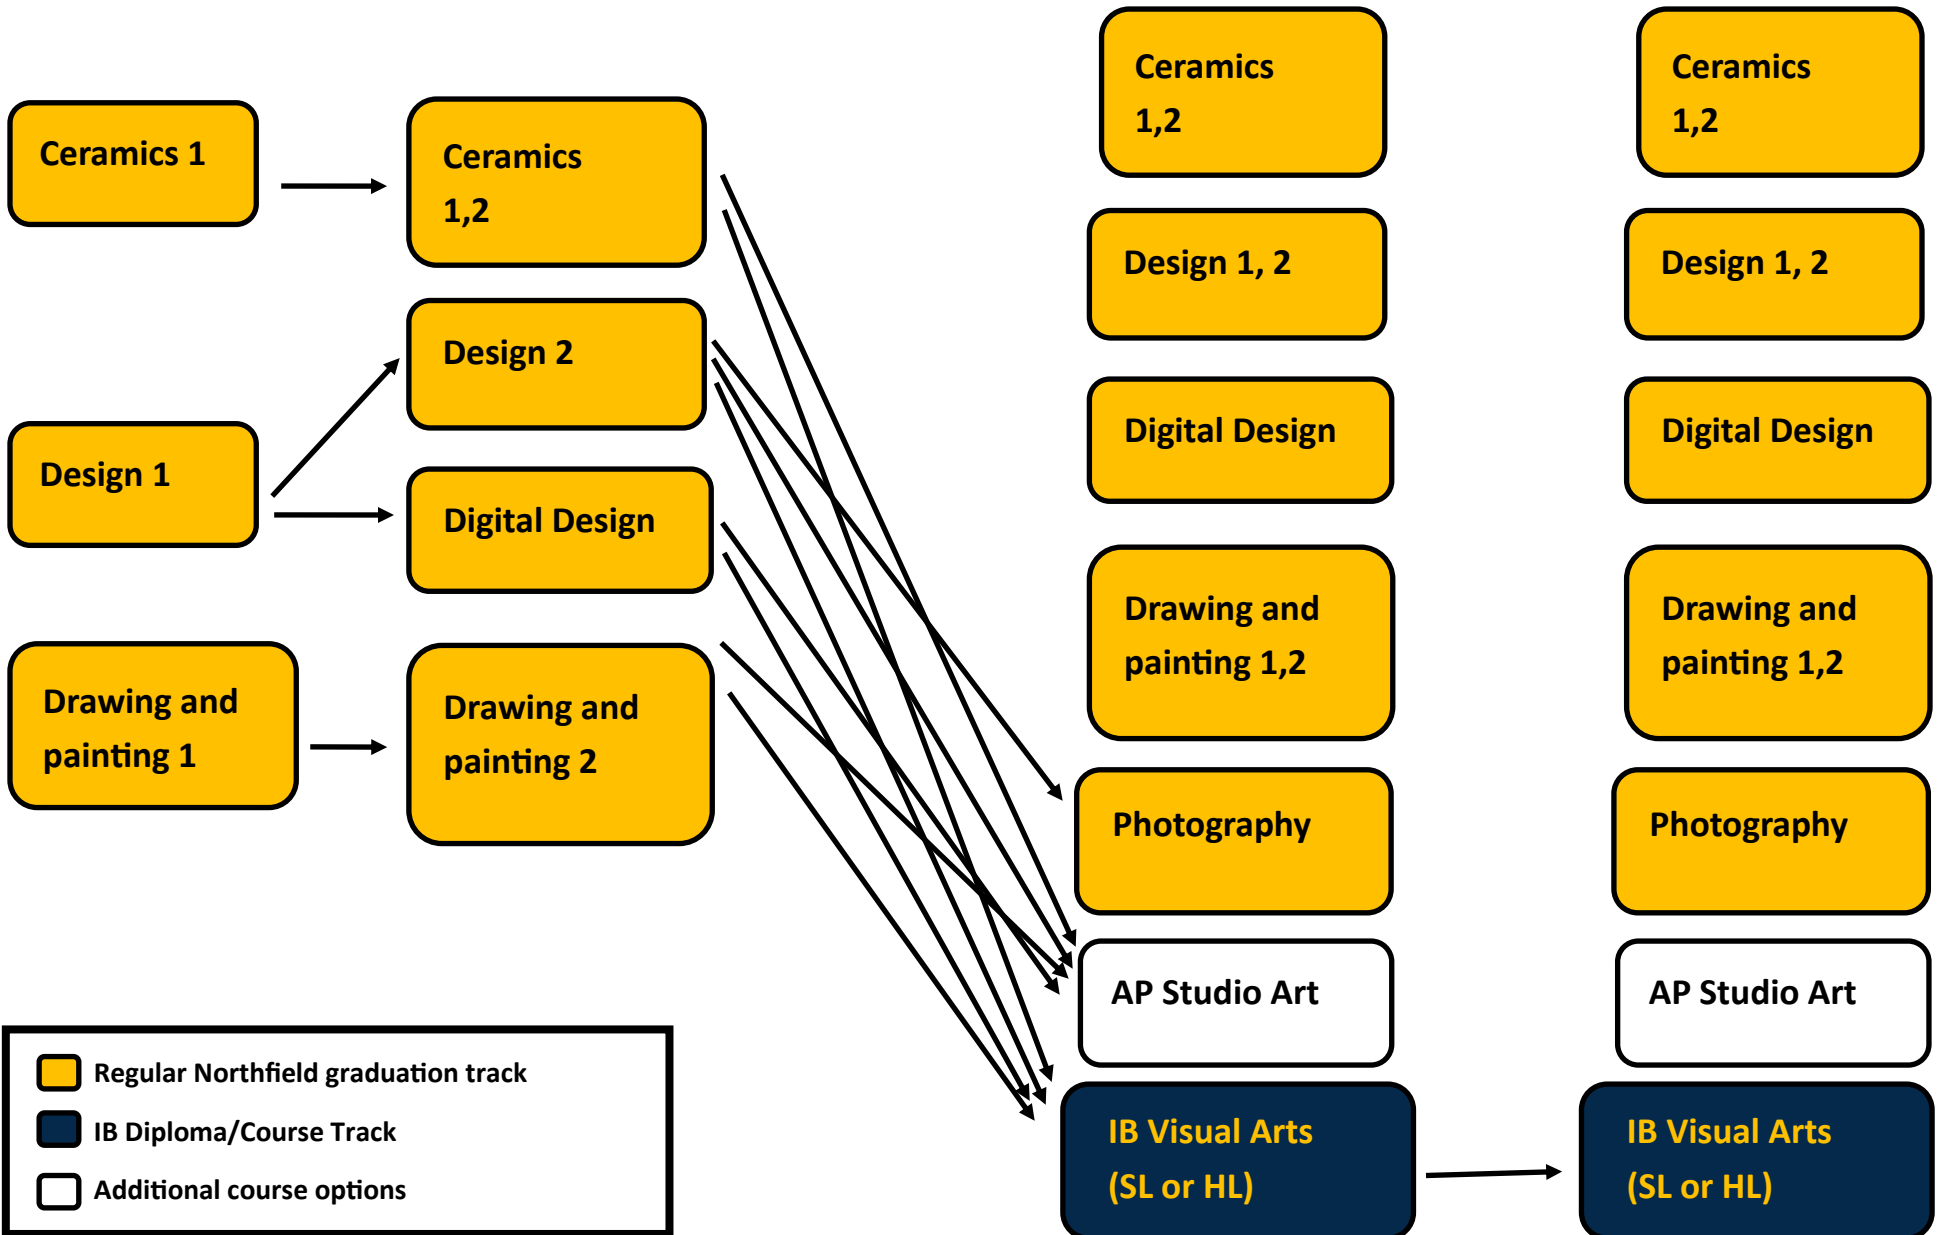

- Regular Northfield graduation track
- IB Diploma/Course Track
- Additional course options

# Northfield Course Mapping: Visual Art

9th Grade

10th Grade

11th Grade

12th Grade