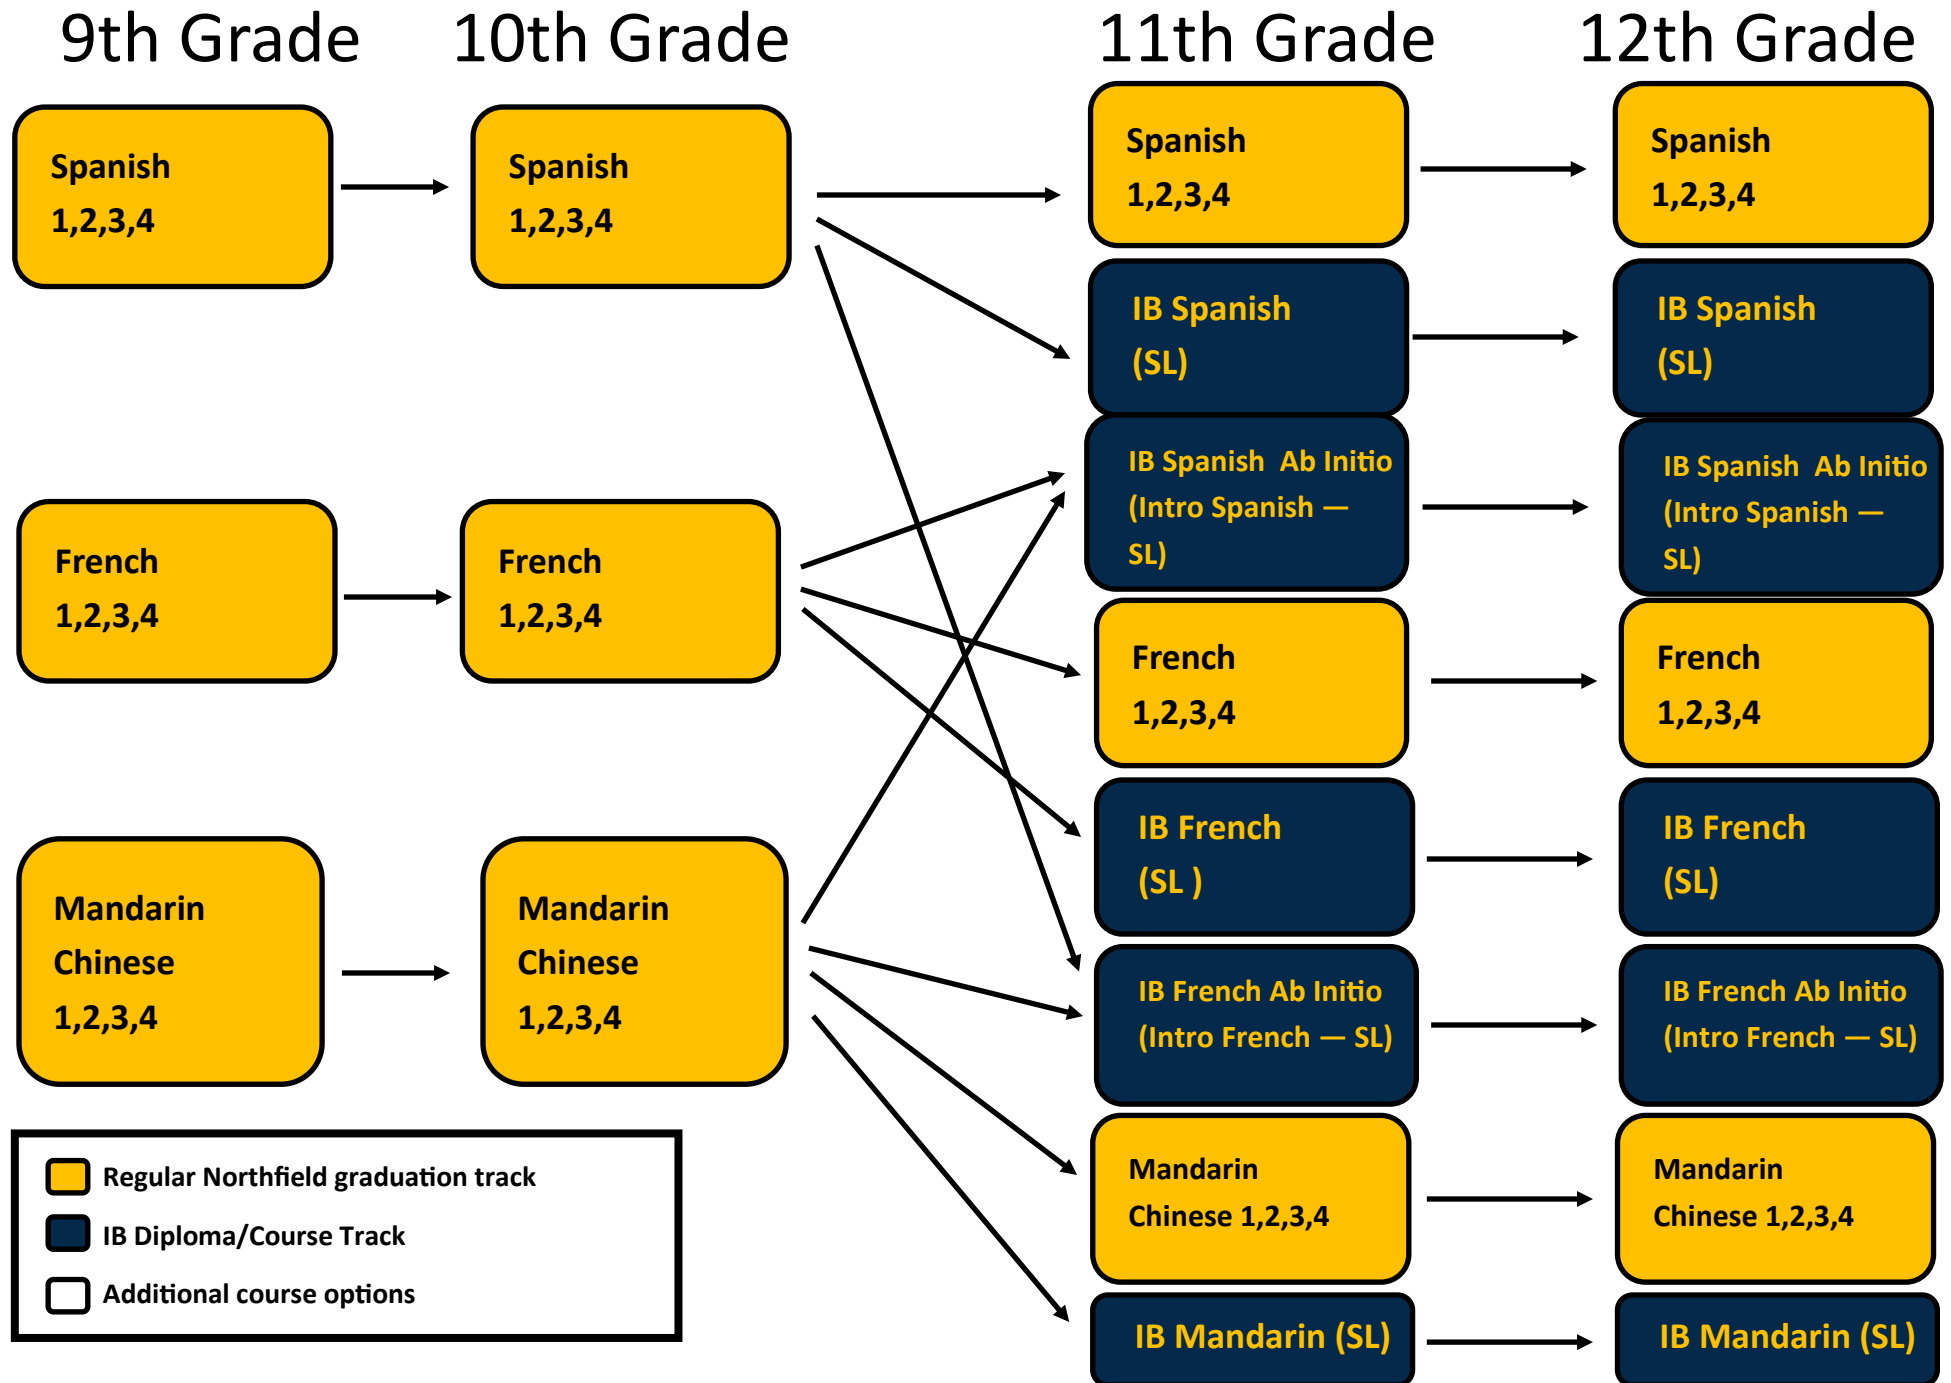

**S** Concurrent Enrollment:  
Ethnic Studies

Concurrent Enrollment:  
Political Science

IB Global Politics (SL — 1 year)

IB Global Politics (HL)

IB Global Politics (HL)

IB History of Americas (HL)

IB History of Americas (HL)

# Northfield Course Mapping: Music

9th Grade

10th Grade

11th Grade

12th Grade

 Regular Northfield graduation track

 IB Diploma/Course Track

 Additional course options

# Northfield Course Mapping: Theatre

# Northfield Course Mapping: World Languages